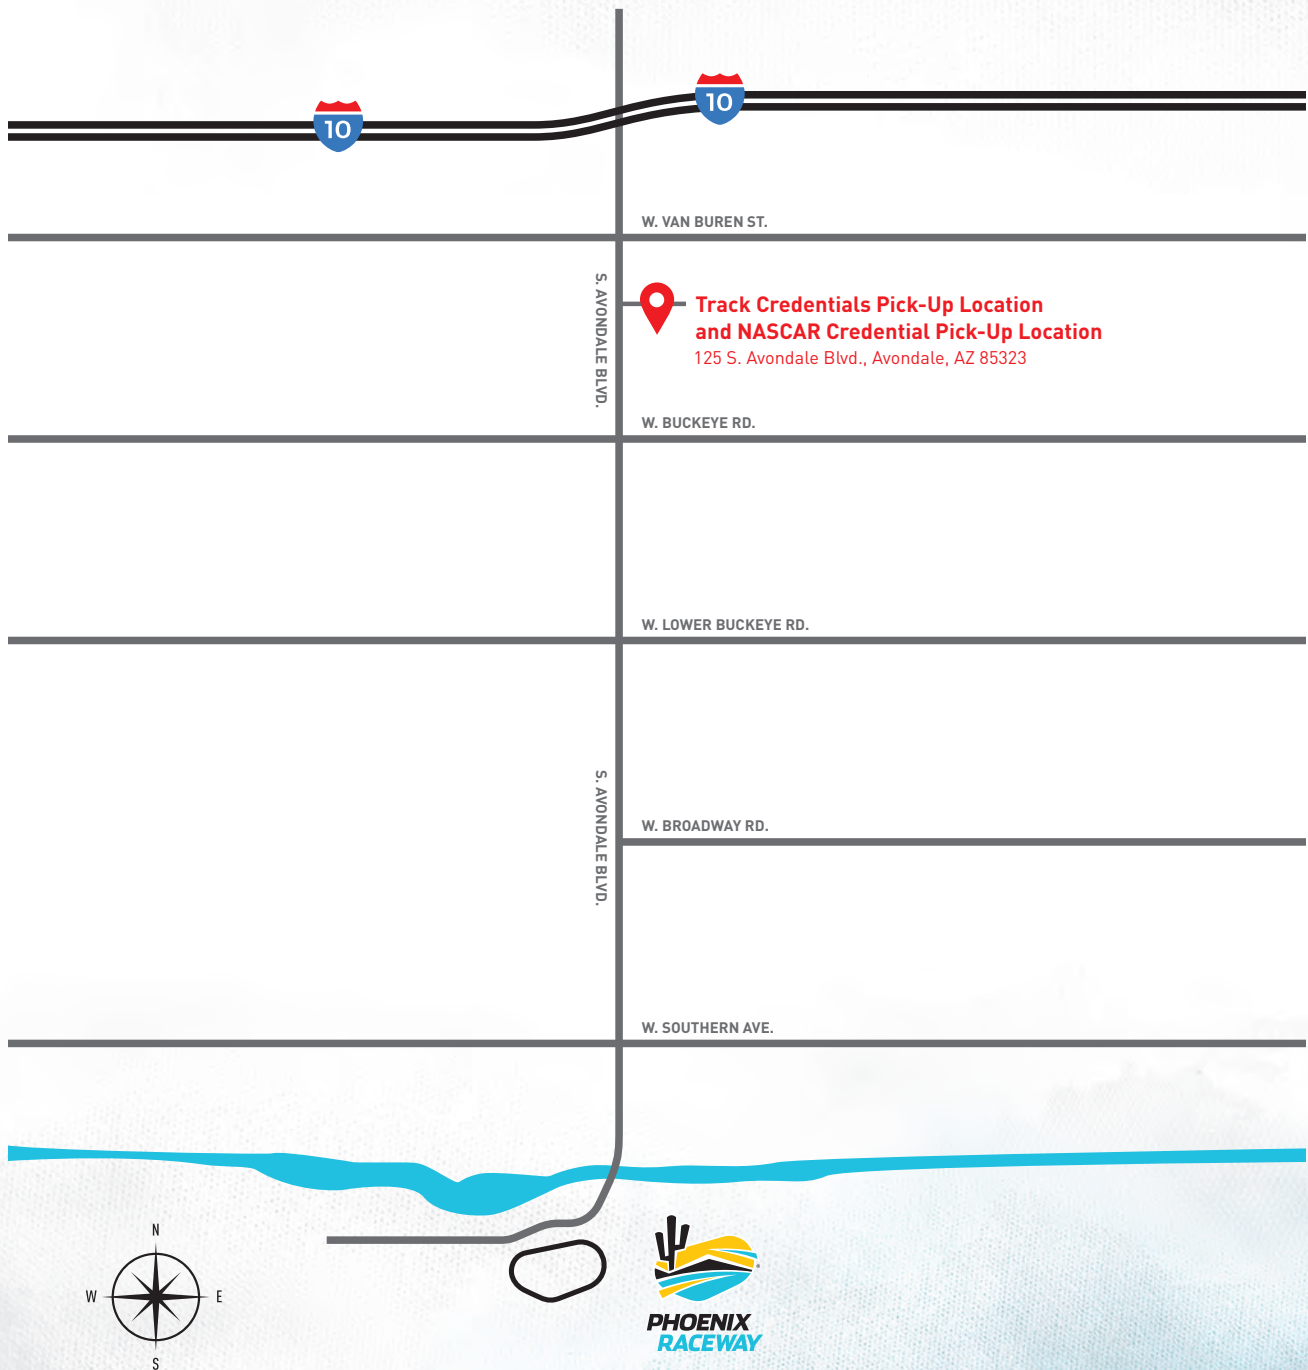

CREDENTIAL OFFICE LOCATION

Credentials will be available for pick up at the Phoenix Raceway Administration Office at 125 S. Avondale Blvd. You will be able to pick up track or NASCAR credentials at this location. Please note: Credentials will not be available for pick-up at the track. We hope you enjoy this, convenient location that is on the route to the track.